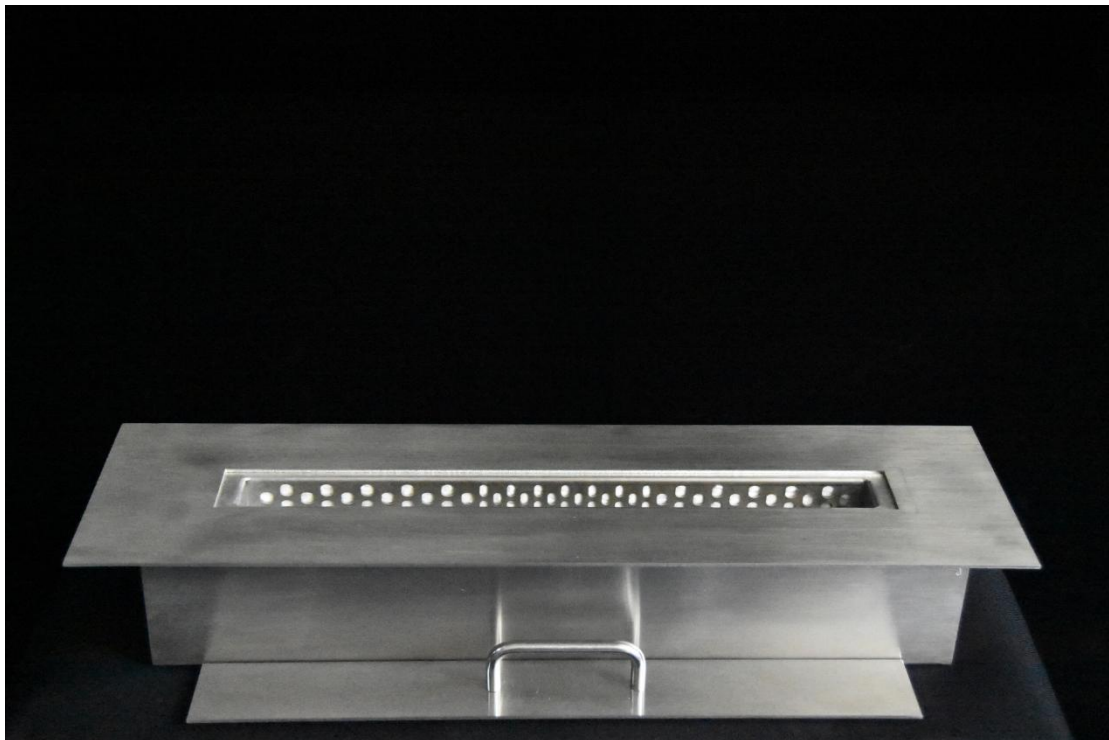

Manual Ethanol Fire AFM50 With 50cm (19.69inch) Long

Brushed Stainless Steel Top AFM50:

1,Use 95% Bio Ethanol

2,Full Continuous burning time:7 hours

3,Indoor & Outdoor Use

Manual Ethanol Fire Model AFM100 With 100cm (39.37inch) Long

Brushed Stainless Steel Top AFM100:

1,Use 95% Bio Ethanol

2,Full Continuous burning time:7 hours

3,Indoor & Outdoor Use

Manual Ethanol Fire Model AFM150 With 150cm (59.06inch) Long

Brushed Stainless Steel Top AFM150: