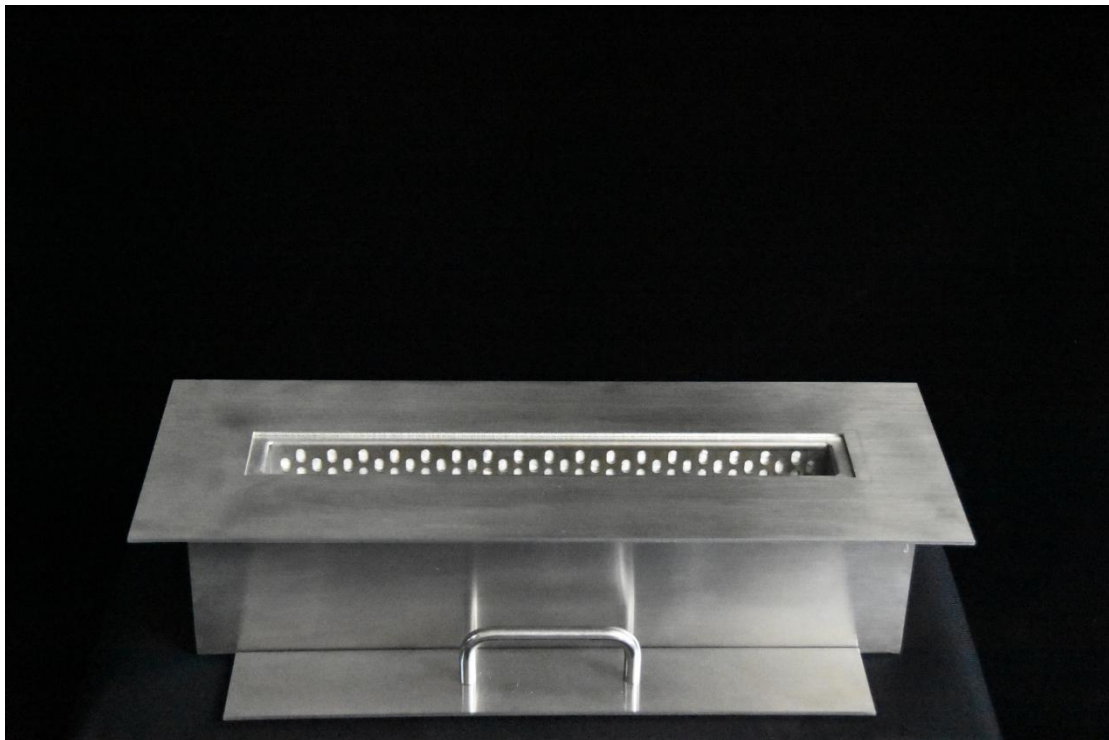

Manual Ethanol Fire AFM50 With 50cm (19.69inch) Long

Brushed Stainless Steel Top AFM50:

1,Use 95% Bio Ethanol

2,Full Continuous burning time:7 hours

3,Indoor & Outdoor Use

Manual Ethanol Fire Model AFM100 With 100cm (39.37inch) Long

Brushed Stainless Steel Top AFM100:

1,Use 95% Bio Ethanol

2,Full Continuous burning time:7 hours

3,Indoor & Outdoor Use

Manual Ethanol Fire Model AFM150 With 150cm (59.06inch) Long

Brushed Stainless Steel Top AFM150: