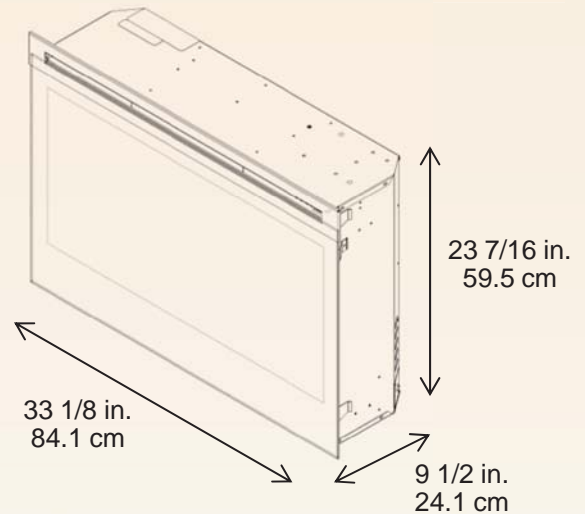

# 33" Self-trimming Electric Firebox

DF3033-EU

• Includes multi-function remote control

Model #	Description	lbs / kg	UPC	Carton Dimensions (W x H x D)		Cube	
				Inches	cm	ft <sup>3</sup>	m <sup>3</sup>
DF3033-EU	33" self-trimming widescreen electric firebox.	60.4 / 27	781052062368	37.3 x 27.6 x 13	94.6 x 70.1 x 33	7.7	0.22